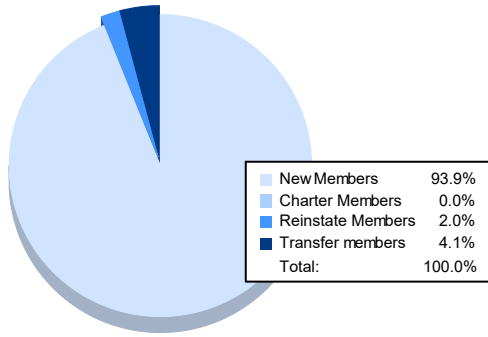

Year	New Clubs	Dropped Clubs	Gain/ Loss Clubs	New Members	Charter Members	Reinstate Members	Transfer Members	Total Member Added	Total Members Dropped	Gain/ Loss Members
2017-2018	0	1	-1	61	2	0	6	69	180	-111
2018-2019	0	3	-3	56	2	2	11	71	108	-37
2019-2020	0	2	-2	44	0	0	4	48	133	-85
2020-2021	0	2	-2	44	1	1	13	59	121	-62
2021-2022	0	1	-1	46	0	1	2	49	101	-52
<b>Average</b>	<b>0</b>	<b>2</b>	<b>-2</b>	<b>50</b>	<b>1</b>	<b>1</b>	<b>7</b>	<b>59</b>	<b>129</b>	<b>-69</b>

### Membership Composition June 2022 Cumulative