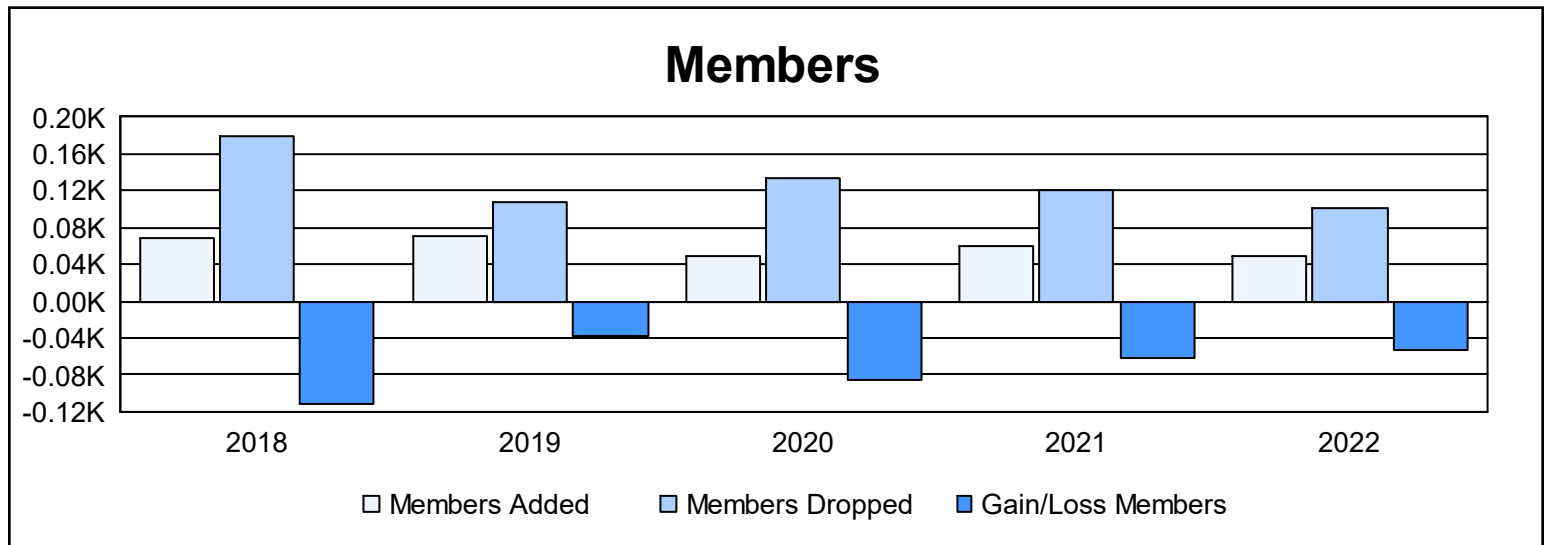

Year	New Clubs	Dropped Clubs	Gain/ Loss Clubs	New Members	Charter Members	Reinstate Members	Transfer Members	Total Member Added	Total Members Dropped	Gain/ Loss Members
2017-2018	0	1	-1	61	2	0	6	69	180	-111
2018-2019	0	3	-3	56	2	2	11	71	108	-37
2019-2020	0	2	-2	44	0	0	4	48	133	-85
2020-2021	0	2	-2	44	1	1	13	59	121	-62
2021-2022	0	1	-1	46	0	1	2	49	101	-52
<b>Average</b>	<b>0</b>	<b>2</b>	<b>-2</b>	<b>50</b>	<b>1</b>	<b>1</b>	<b>7</b>	<b>59</b>	<b>129</b>	<b>-69</b>

### Membership Composition June 2022 Cumulative