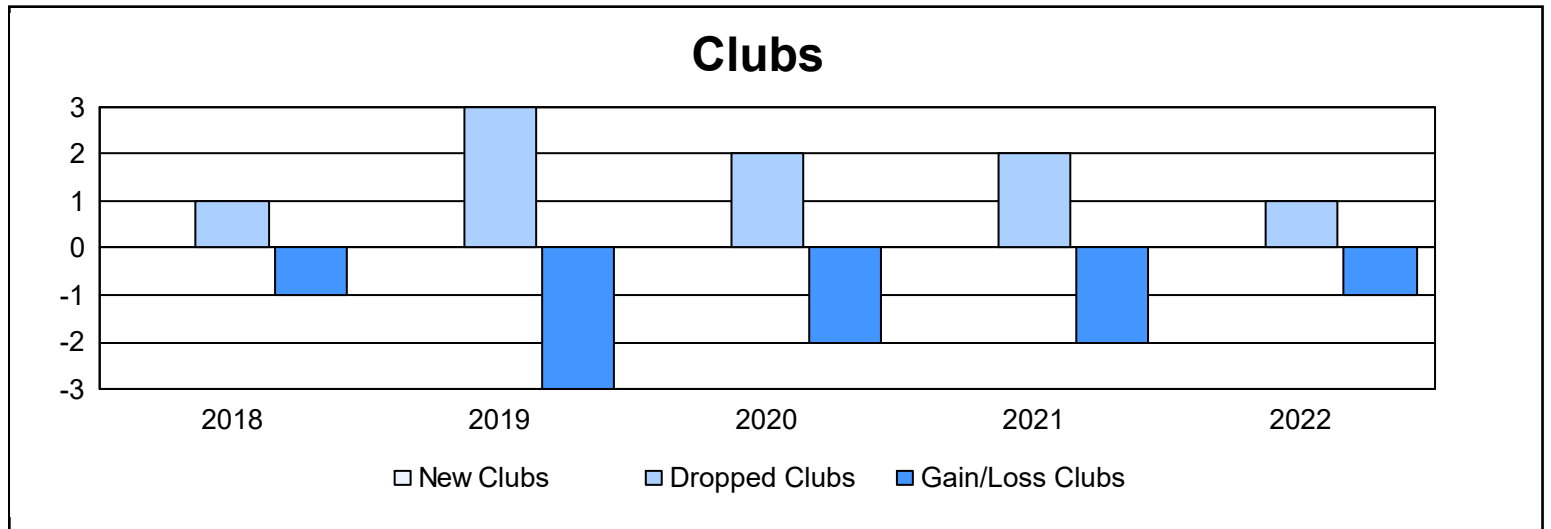

Year	New Clubs	Dropped Clubs	Gain/ Loss Clubs	New Members	Charter Members	Reinstate Members	Transfer Members	Total Member Added	Total Members Dropped	Gain/ Loss Members
2017-2018	0	1	-1	61	2	0	6	69	180	-111
2018-2019	0	3	-3	56	2	2	11	71	108	-37
2019-2020	0	2	-2	44	0	0	4	48	133	-85
2020-2021	0	2	-2	44	1	1	13	59	121	-62
2021-2022	0	1	-1	46	0	1	2	49	101	-52
<b>Average</b>	<b>0</b>	<b>2</b>	<b>-2</b>	<b>50</b>	<b>1</b>	<b>1</b>	<b>7</b>	<b>59</b>	<b>129</b>	<b>-69</b>

### Membership Composition June 2022 Cumulative